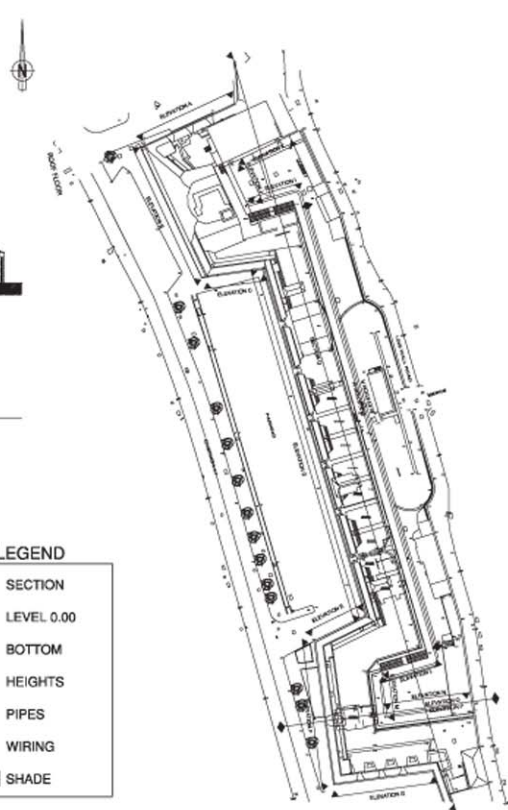

Charles V wall
Ragged Staff

Jumpers Bastion & Promenade

Cumberland Road / Dockyard

FOCUS: WELLINGTON FRONT

WELLINGTON FRONT - EXISTING PHOTOS

EXISTING SURVEY

LEGEND

○	REGISTER SM
●	DRAIN HOLE
+	LEVELS
⊕	HYDRANT
⊙	LAMP POST
■	VAULTS FLOOR

EXISTING SURVEY

LEGEND

- SECTION
- LEVEL 0.00
- BOTTOM
- HEIGHTS
- PIPES
- WIRING
- SHADE

GCArchitects

PROPOSED COURTYARDS

PROPOSED ROOF PLAN

3D SECTION

GCArchitects