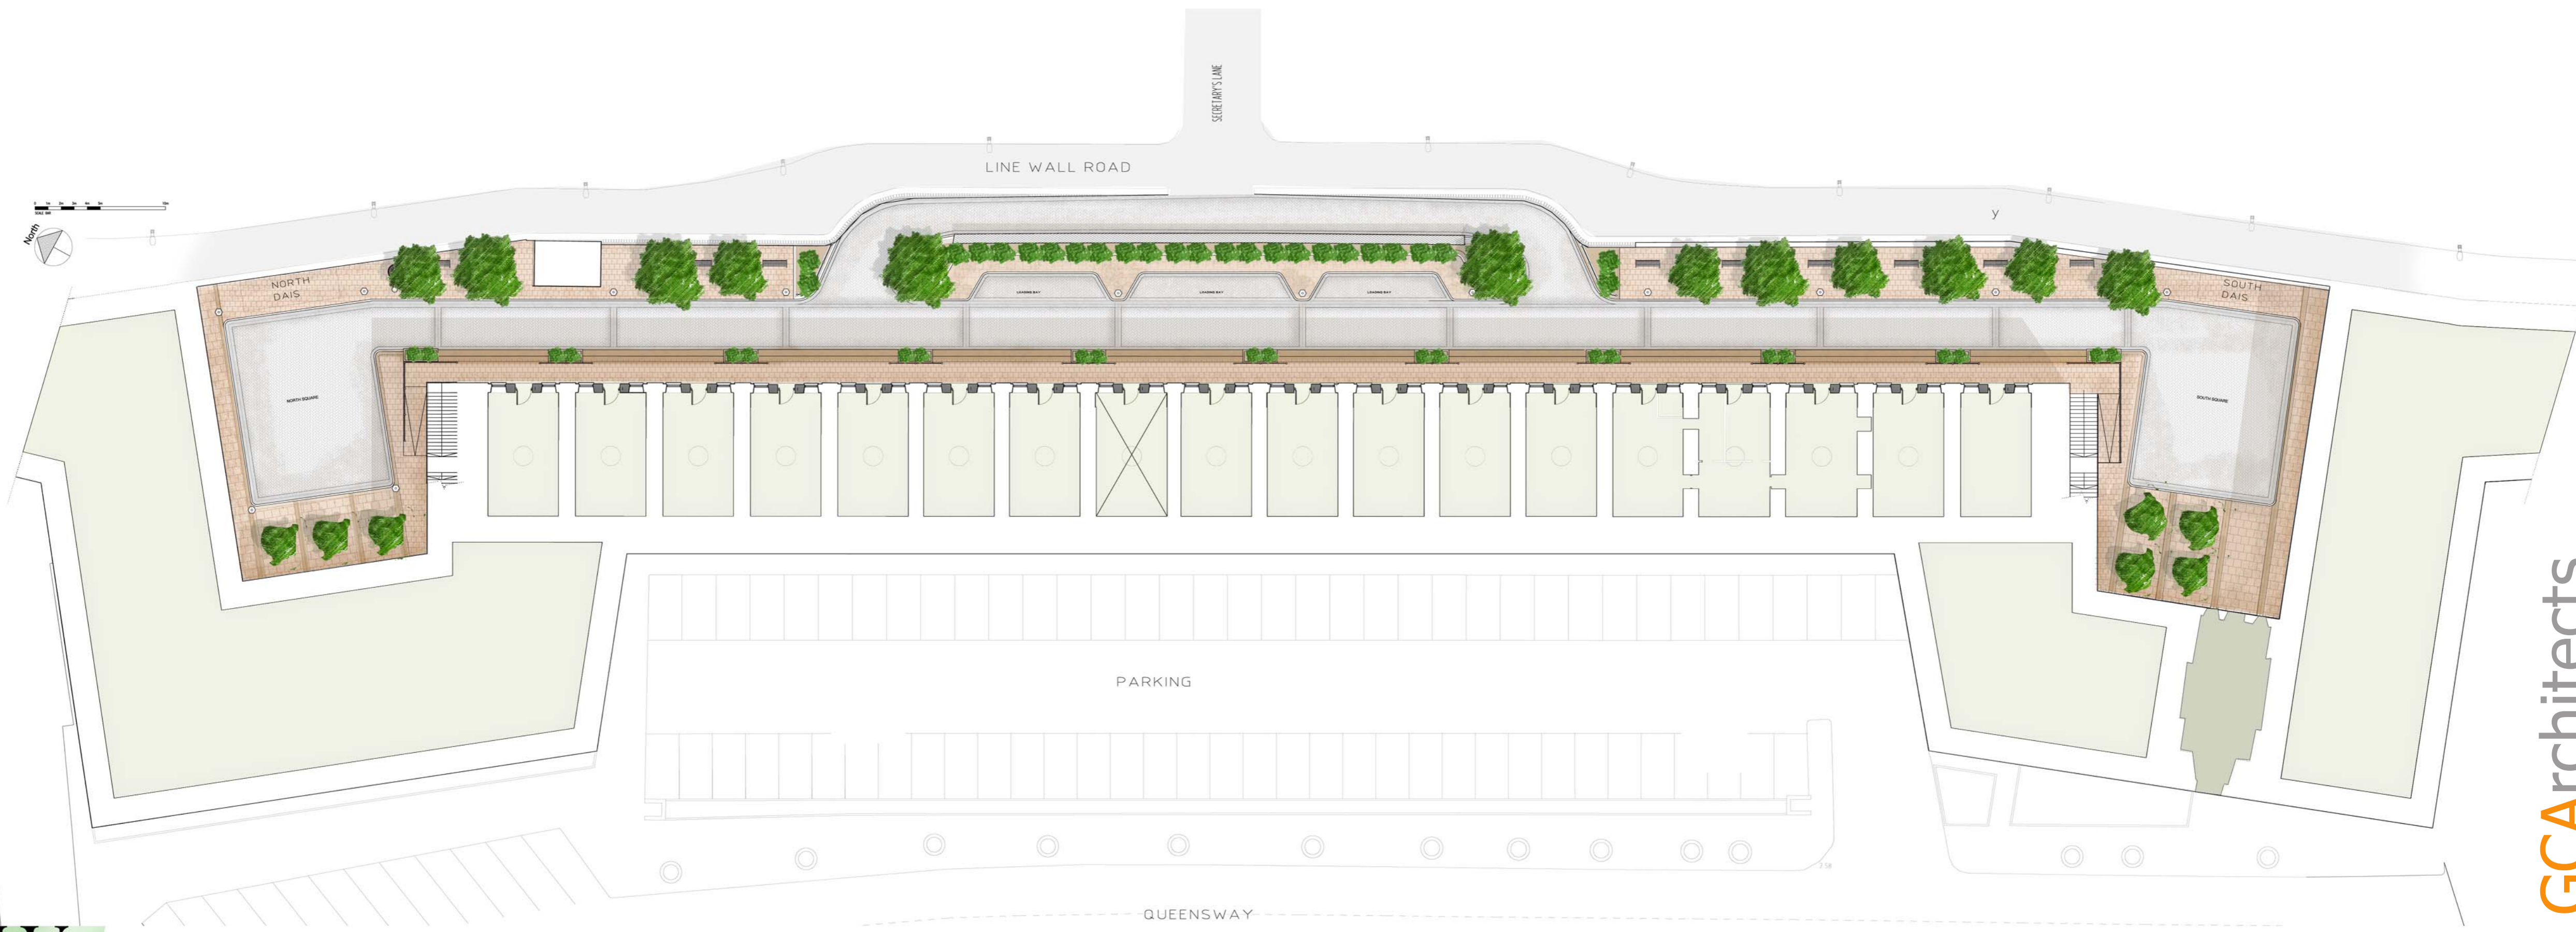

Charles V wall
Ragged Staff

Jumpers Bastion & Promenade

Cumberland Road / Dockyard

FOCUS: WELLINGTON FRONT

WELLINGTON FRONT - EXISTING PHOTOS

EXISTING SURVEY

LEGEND

○	REGISTER SM
●	DRAIN HOLE
+	LEVELS
⊕	HYDRANT
⊙	LAMP POST
■	VAULTS FLOOR

EXISTING SURVEY

LEGEND

- SECTION
- LEVEL 0.00
- BOTTOM
- HEIGHTS
- PIPES
- WIRING
- SHADE

GCArchitects

PROPOSED COURTYARDS

PROPOSED ROOF PLAN

3D SECTION

GCArchitects