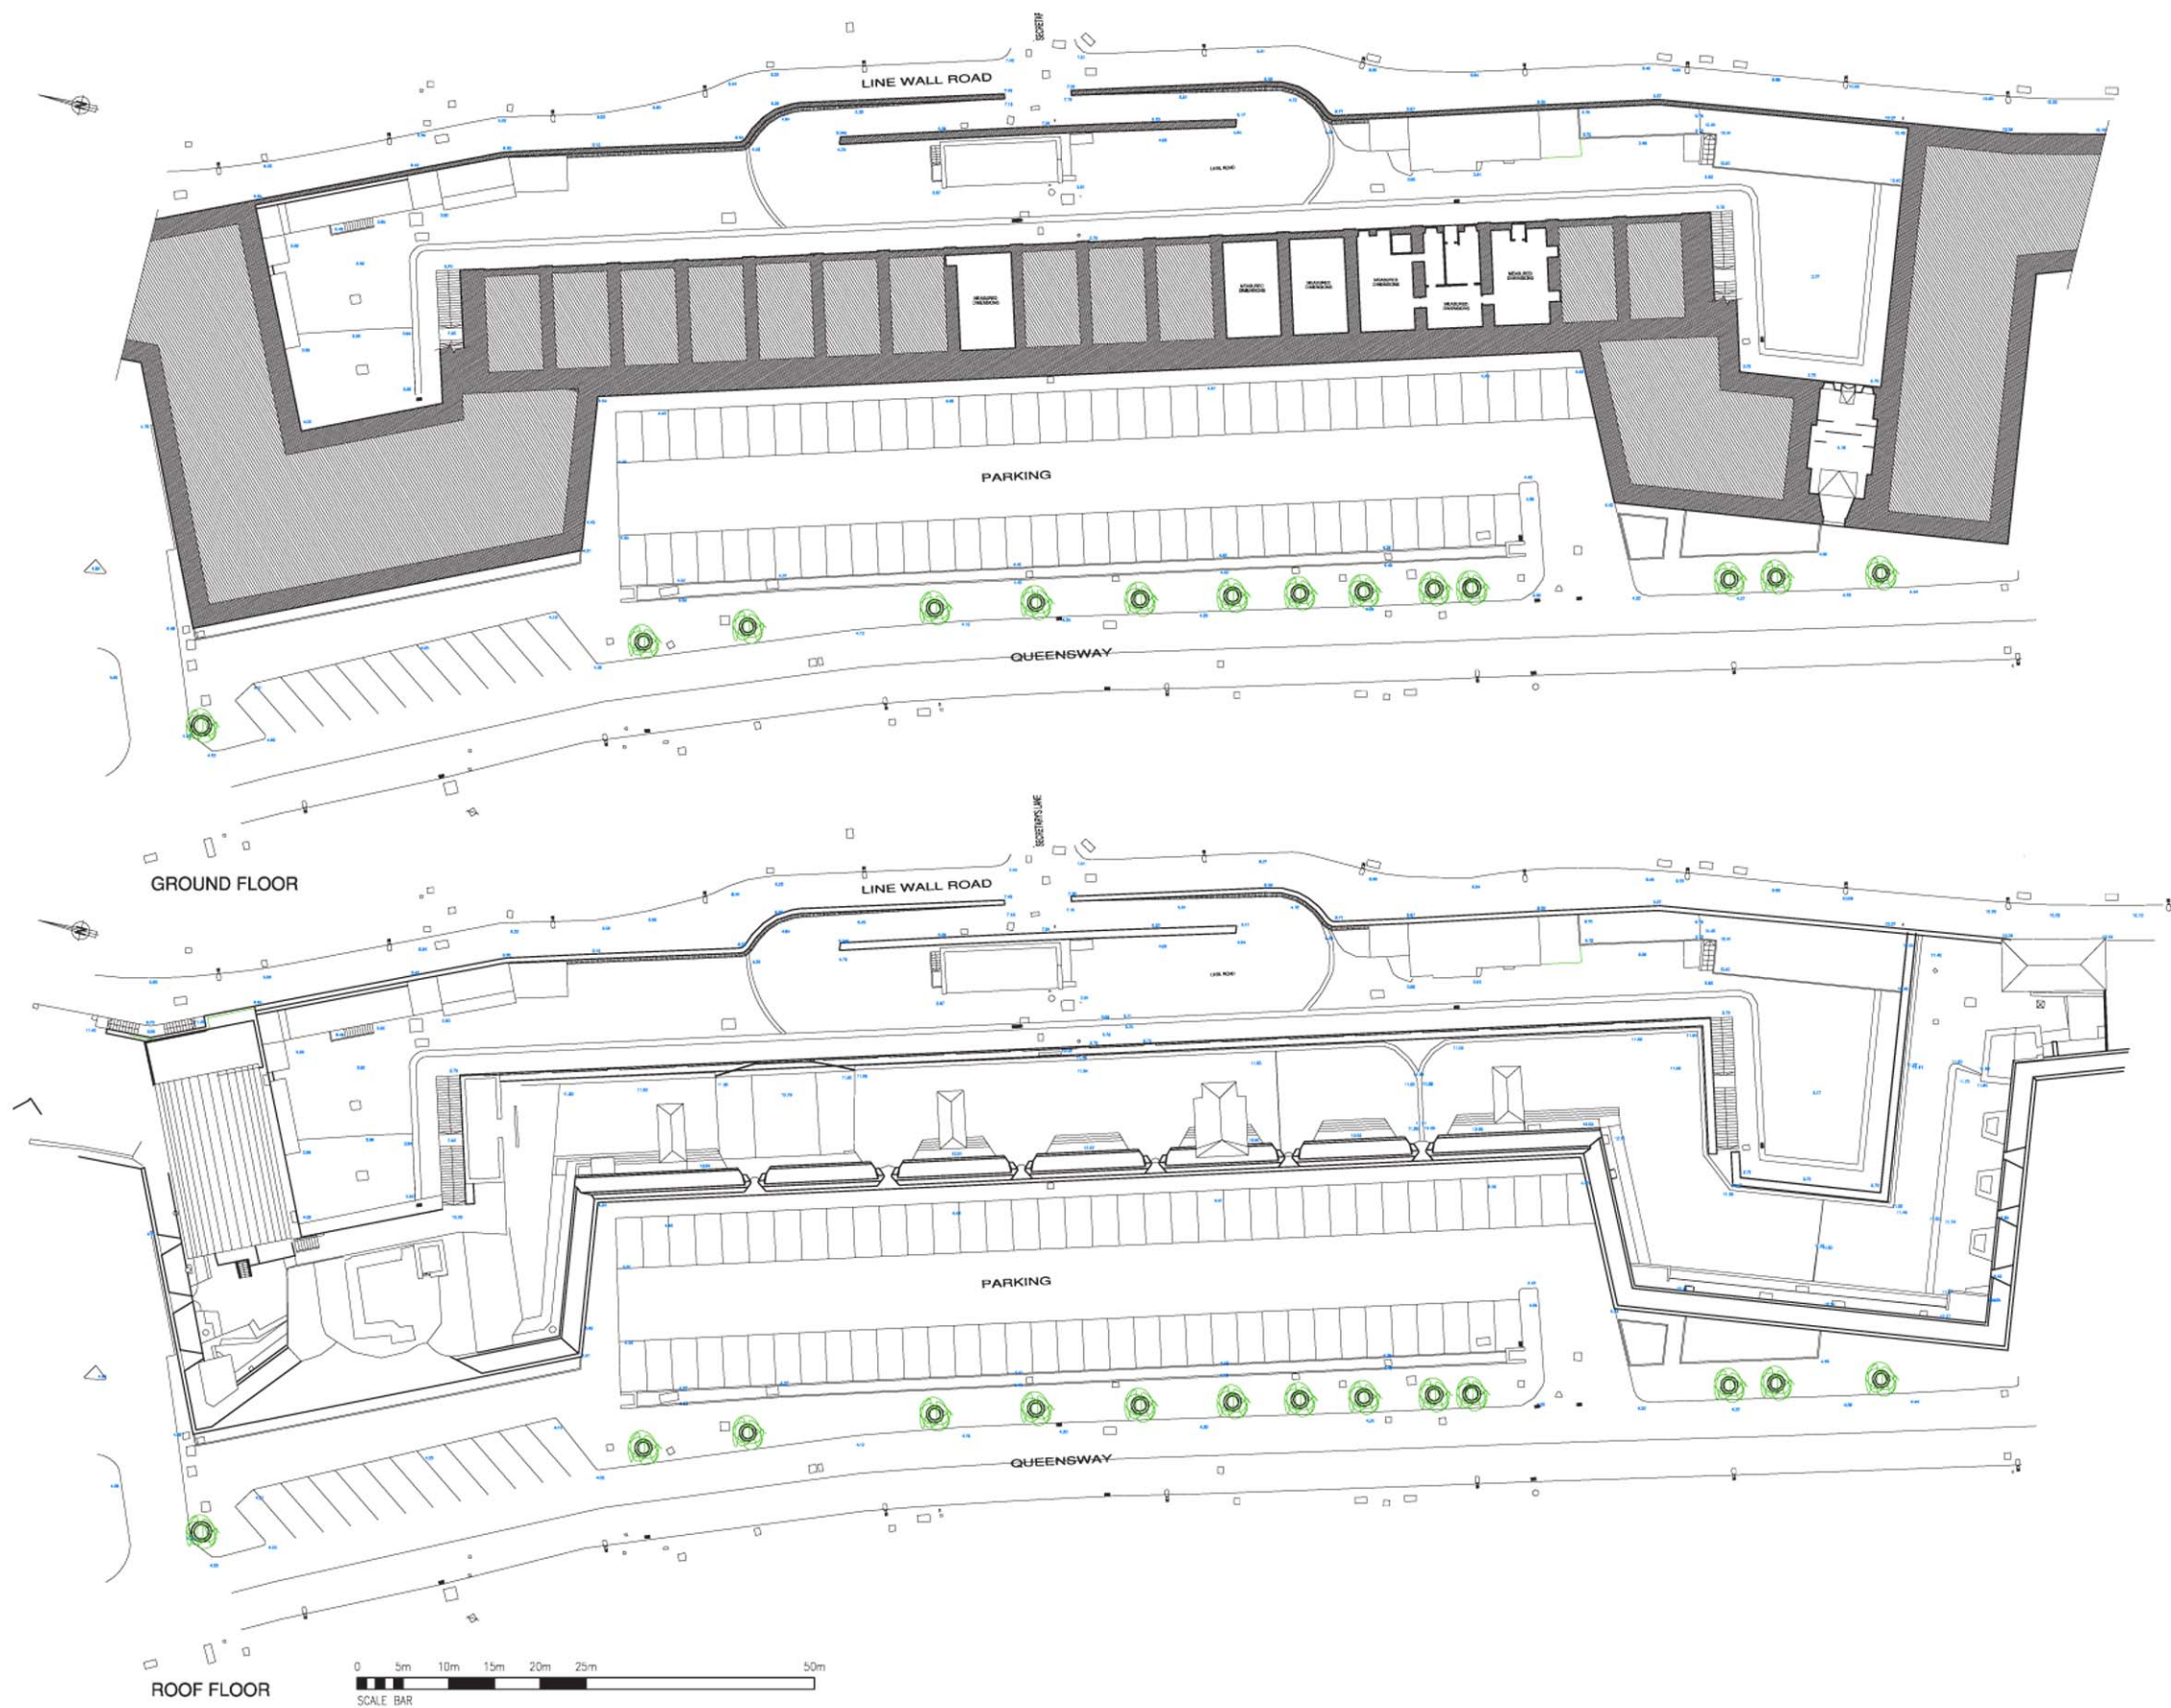

Charles V wall
Ragged Staff

Jumpers Bastion & Promenade

Cumberland Road / Dockyard

FOCUS: WELLINGTON FRONT

WELLINGTON FRONT - EXISTING PHOTOS

EXISTING SURVEY

LEGEND

○	REGISTER SM
●	DRAIN HOLE
+	LEVELS
⊕	HYDRANT
⊙	LAMP POST
■	VAULTS FLOOR

EXISTING SURVEY

LEGEND

- SECTION
- LEVEL 0.00
- BOTTOM
- HEIGHTS
- PIPES
- WIRING
- SHADE

GCArchitects

PROPOSED COURTYARDS

PROPOSED ROOF PLAN

3D SECTION

GCArchitects