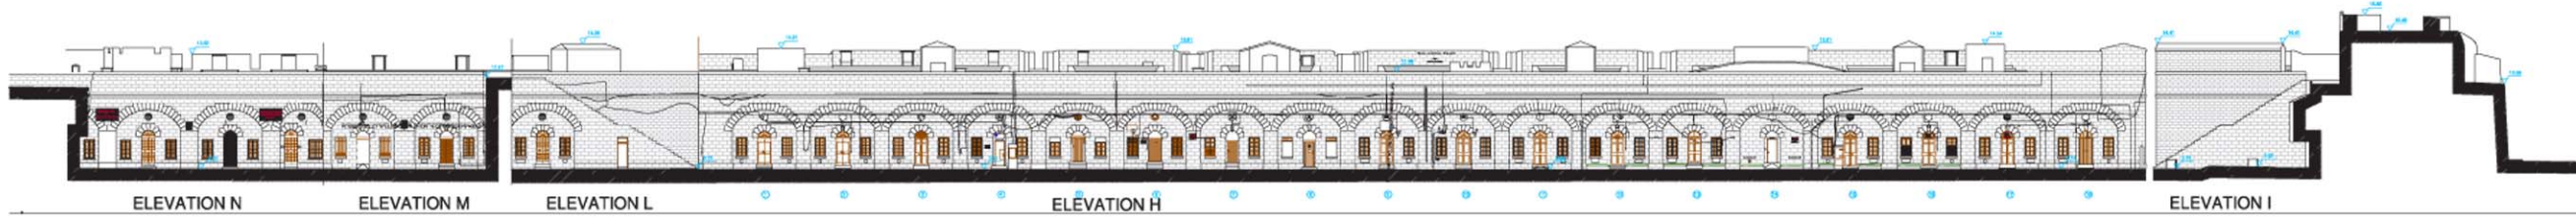

Charles V wall
Ragged Staff

Jumpers Bastion & Promenade

Cumberland Road / Dockyard

FOCUS: WELLINGTON FRONT

WELLINGTON FRONT - EXISTING PHOTOS

EXISTING SURVEY

LEGEND

○	REGISTER SM
●	DRAIN HOLE
+	LEVELS
⊕	HYDRANT
⊙	LAMP POST
■	VAULTS FLOOR

EXISTING SURVEY

LEGEND

- SECTION
- LEVEL 0.00
- BOTTOM
- HEIGHTS
- PIPES
- WIRING
- SHADE

GCArchitects

PROPOSED COURTYARDS

PROPOSED ROOF PLAN

3D SECTION

GCArchitects