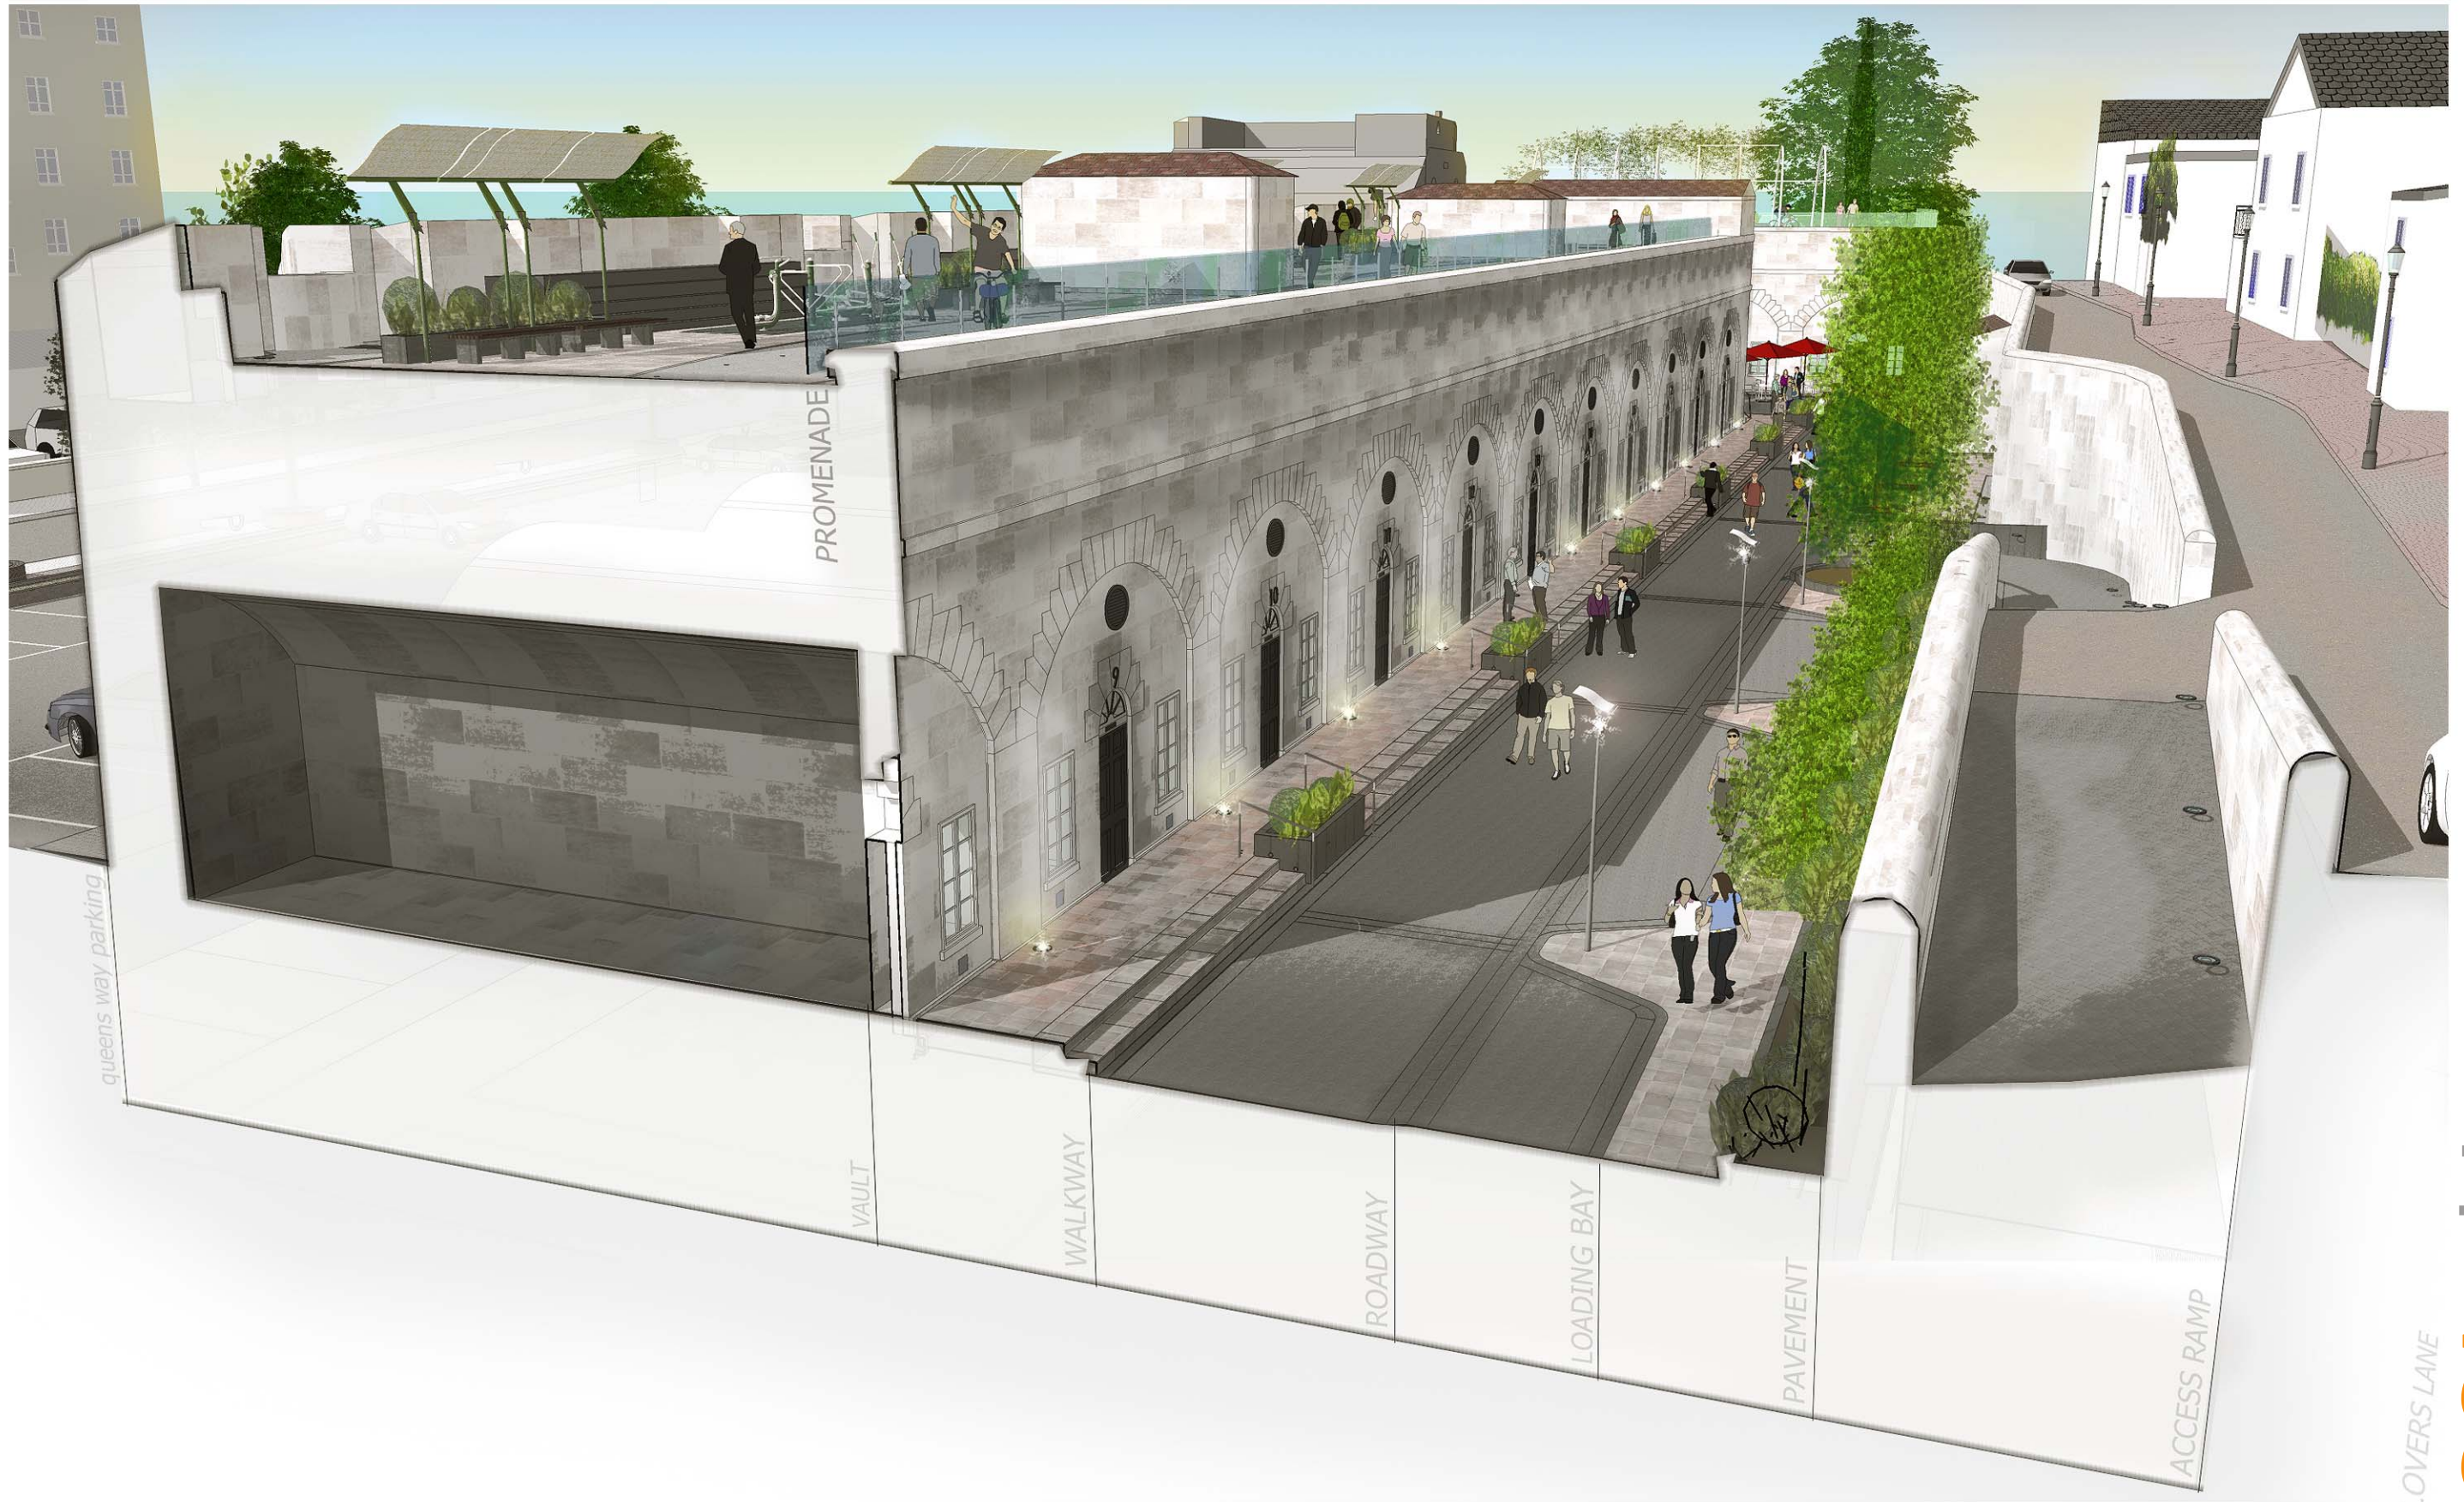

Charles V wall
Ragged Staff

Jumpers Bastion & Promenade

Cumberland Road / Dockyard

FOCUS: WELLINGTON FRONT

WELLINGTON FRONT - EXISTING PHOTOS

EXISTING SURVEY

LEGEND

○	REGISTER SM
●	DRAIN HOLE
+	LEVELS
⊕	HYDRANT
⊙	LAMP POST
■	VAULTS FLOOR

EXISTING SURVEY

LEGEND

- SECTION
- LEVEL 0.00
- BOTTOM
- HEIGHTS
- PIPES
- WIRING
- SHADE

GCArchitects

PROPOSED COURTYARDS

PROPOSED ROOF PLAN

3D SECTION

GCArchitects

3D VISUAL

GCArchitects

WELLINGTON FRONT
P R O M E N A D E

OCTOBER 2012