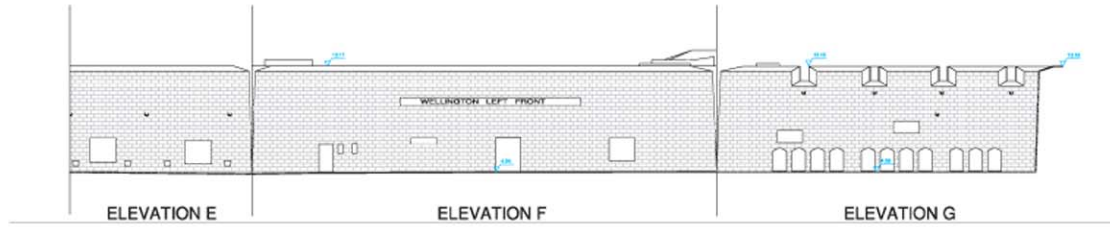

Charles V wall
Ragged Staff

Jumpers Bastion & Promenade

Cumberland Road / Dockyard

FOCUS: WELLINGTON FRONT

WELLINGTON FRONT - EXISTING PHOTOS

EXISTING SURVEY

LEGEND

○	REGISTER SM
●	DRAIN HOLE
+	LEVELS
⊕	HYDRANT
⊙	LAMP POST
■	VAULTS FLOOR

EXISTING SURVEY

LEGEND

- SECTION
- LEVEL 0.00
- BOTTOM
- HEIGHTS
- PIPES
- WIRING
- SHADE

GCArchitects

PROPOSED COURTYARDS

PROPOSED ROOF PLAN

3D SECTION

GCArchitects