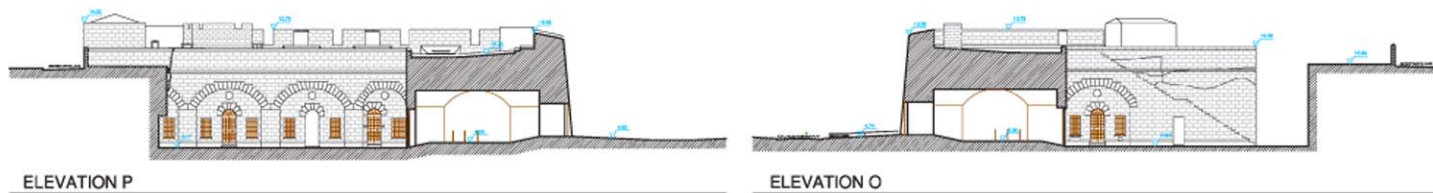

Charles V wall
Ragged Staff

Jumpers Bastion & Promenade

Cumberland Road / Dockyard

FOCUS: WELLINGTON FRONT

WELLINGTON FRONT - EXISTING PHOTOS

EXISTING SURVEY

LEGEND

○	REGISTER SM
●	DRAIN HOLE
+	LEVELS
⊕	HYDRANT
⊙	LAMP POST
■	VAULTS FLOOR

EXISTING SURVEY

LEGEND

- SECTION
- LEVEL 0.00
- BOTTOM
- HEIGHTS
- PIPES
- WIRING
- SHADE

GCArchitects

PROPOSED COURTYARDS

PROPOSED ROOF PLAN

3D SECTION

GCArchitects