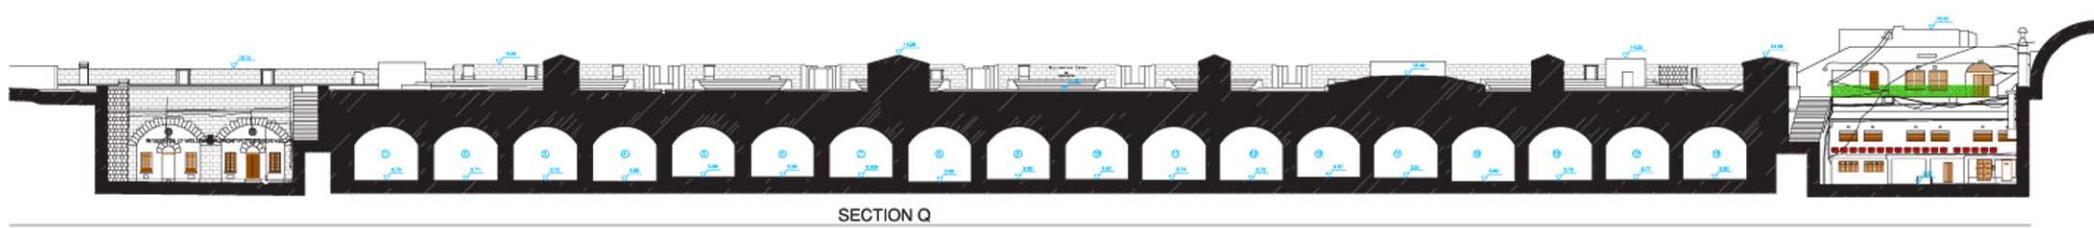

Charles V wall
Ragged Staff

Jumpers Bastion & Promenade

Cumberland Road / Dockyard

FOCUS: WELLINGTON FRONT

WELLINGTON FRONT - EXISTING PHOTOS

EXISTING SURVEY

LEGEND

○	REGISTER SM
●	DRAIN HOLE
+	LEVELS
⊕	HYDRANT
⊙	LAMP POST
■	VAULTS FLOOR

EXISTING SURVEY

LEGEND

- SECTION
- LEVEL 0.00
- BOTTOM
- HEIGHTS
- PIPES
- WIRING
- SHADE

GCArchitects

PROPOSED COURTYARDS

PROPOSED ROOF PLAN

3D SECTION

GCArchitects