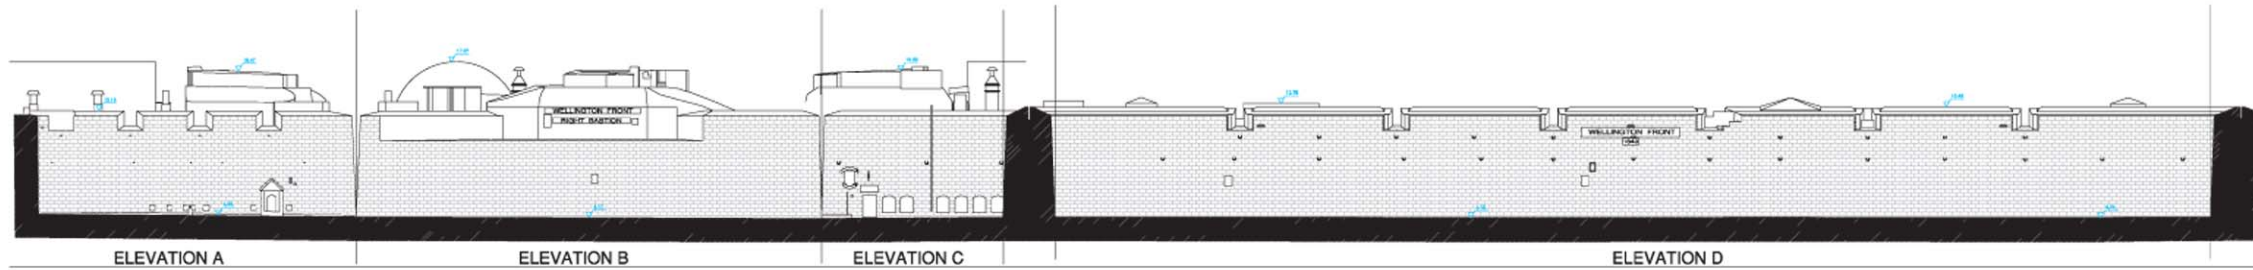

Charles V wall
Ragged Staff

Jumpers Bastion & Promenade

Cumberland Road / Dockyard

FOCUS: WELLINGTON FRONT

WELLINGTON FRONT - EXISTING PHOTOS

EXISTING SURVEY

LEGEND

○	REGISTER SM
●	DRAIN HOLE
+	LEVELS
⊕	HYDRANT
⊙	LAMP POST
■	VAULTS FLOOR

EXISTING SURVEY

LEGEND

- SECTION
- LEVEL 0.00
- BOTTOM
- HEIGHTS
- PIPES
- WIRING
- SHADE

GCArchitects

PROPOSED COURTYARDS

PROPOSED ROOF PLAN

3D SECTION

GCArchitects