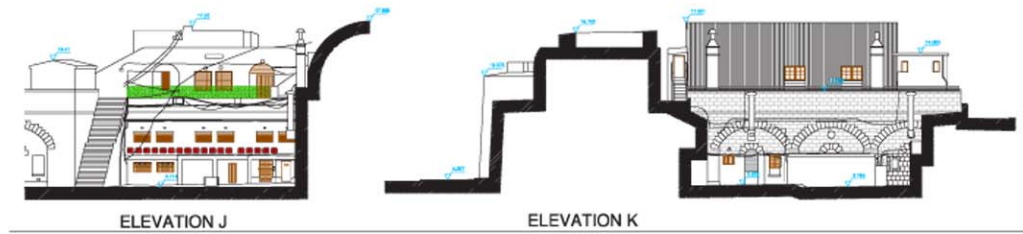

Charles V wall
Ragged Staff

Jumpers Bastion & Promenade

Cumberland Road / Dockyard

FOCUS: WELLINGTON FRONT

WELLINGTON FRONT - EXISTING PHOTOS

EXISTING SURVEY

LEGEND

○	REGISTER SM
●	DRAIN HOLE
+	LEVELS
⊕	HYDRANT
⊙	LAMP POST
■	VAULTS FLOOR

EXISTING SURVEY

LEGEND

- SECTION
- LEVEL 0.00
- BOTTOM
- HEIGHTS
- PIPES
- WIRING
- SHADE

GCArchitects

PROPOSED COURTYARDS

PROPOSED ROOF PLAN

3D SECTION

GCArchitects