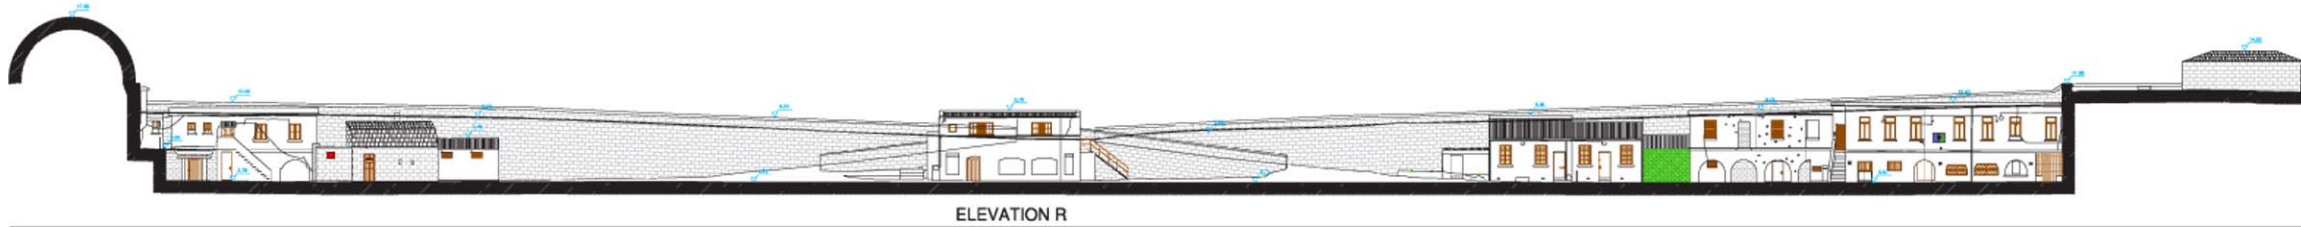

Charles V wall
Ragged Staff

Jumpers Bastion & Promenade

Cumberland Road / Dockyard

FOCUS: WELLINGTON FRONT

WELLINGTON FRONT - EXISTING PHOTOS

EXISTING SURVEY

LEGEND

○	REGISTER SM
●	DRAIN HOLE
+	LEVELS
⊕	HYDRANT
⊙	LAMP POST
■	VAULTS FLOOR

EXISTING SURVEY

LEGEND

- SECTION
- LEVEL 0.00
- BOTTOM
- HEIGHTS
- PIPES
- WIRING
- SHADE

GCArchitects

PROPOSED COURTYARDS

PROPOSED ROOF PLAN

3D SECTION

GCArchitects